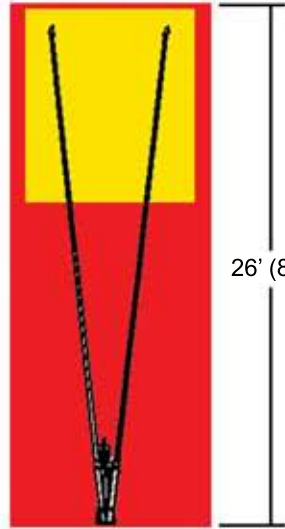

Only \$8,945!
Price includes free delivery in the Continental US.

specifications

Weight Limit:	45-250 lbs (20-114 KG)
Jump Height:	Up to 18' (5.49 METERS)
Surface Area:	240 SF (73.1 METERS SQ)
Operating Length:	26' (8 METERS)
Operating Width:	8' (2.4 METERS)
Power:	Electric 110 Volt

Product Specifications

Extreme Air

OPERATIONAL SPACE

26' (8 meters)

8' (2.4 meters)

INFLATABLE PAD SIZE

14' (4.3 meters)

8' (2.4 meters)